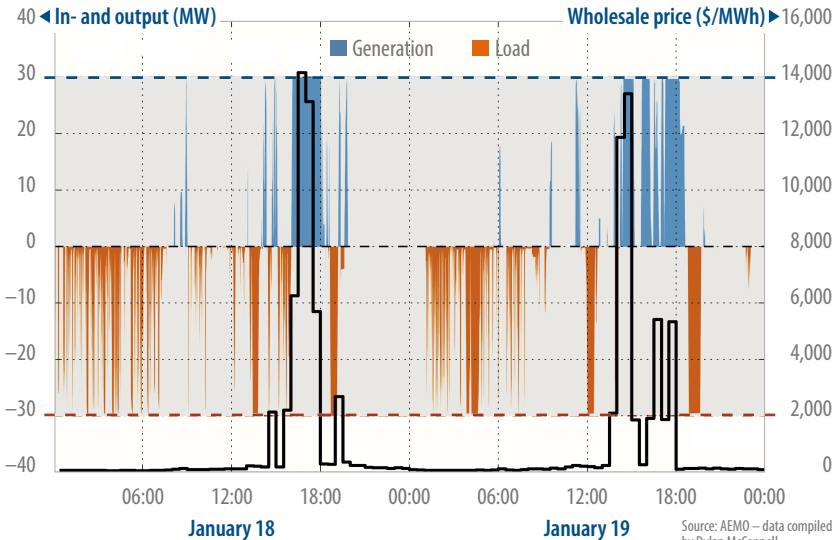

Hornsdale Power Reserve: January 18–19, 2018

Source: AEMO – data compiled by Dylan McConnell